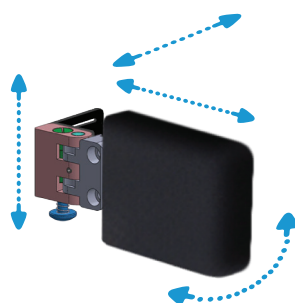

SWING-AWAY