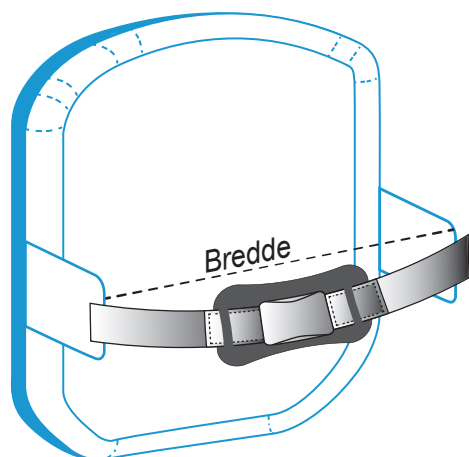

JUSTERING AV STØTTERAVSTAND