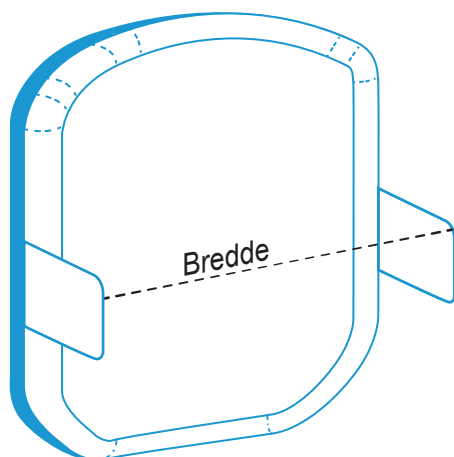

JUSTERING AV STØTTERAVSTAND