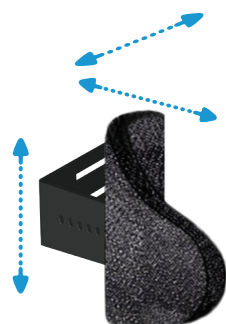

MONTERINGSSYSTEMER

FAST