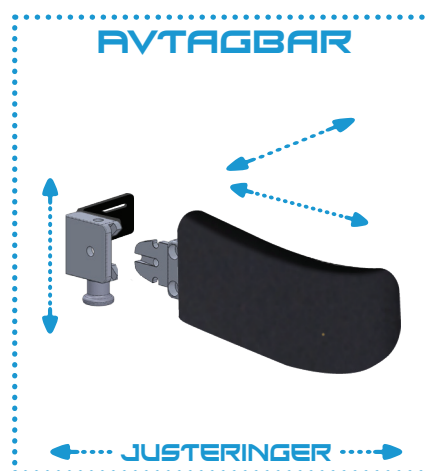

SIDESTØTTE PAD HUG

MÅL PAD			
	S	M	L
A	5,5 cm	10,0 cm	10,0 cm
B	12,0 cm	18,0 cm	24,0 cm
C	9,0 cm	9,0 cm	10,0 cm

JUSTERING AV STØTTERAVSTAND

Rygg- bredde	Bredde med Pad S		Bredde med Pad M/L	
	min.	maks	min.	maks
M0 (26 cm)	12,0 cm	25,5 cm	10,5 cm	24,0 cm
M1 (30 cm)	16,5 cm	30,0 cm	15,0 cm	28,5 cm
M2 (34 cm)	20,5 cm	34,0 cm	19,0 cm	32,5 cm
M3 (38 cm)	24,5 cm	38,0 cm	23,0 cm	36,5 cm
M4 (42 cm)	28,5 cm	42,0 cm	27,0 cm	40,5 cm
M5 (46 cm)	32,5 cm	46,0 cm	31,0 cm	44,0 cm
M6 (50 cm)	36,5 cm	50,0 cm	35,0 cm	48,5 cm
M7 (54 cm)	40,5 cm	54,0 cm	39,0 cm	52,5 cm

MONTERINGSSYSTEMER

SWING-AWAY

AVTAGBAR