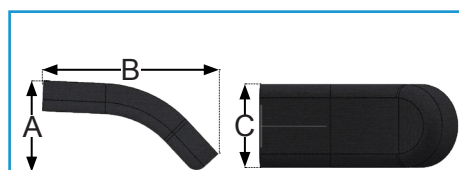

## SIDESTØTTE PAD HUG

MÅL PAD			
	S	M	L
A	5,5 cm	10,0 cm	10,0 cm
B	12,0 cm	18,0 cm	24,0 cm
C	9,0 cm	9,0 cm	10,0 cm