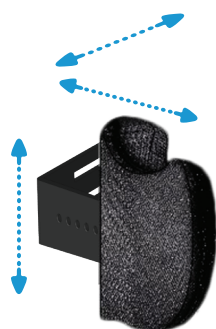

MONTERINGSSYSTEMER

FAST