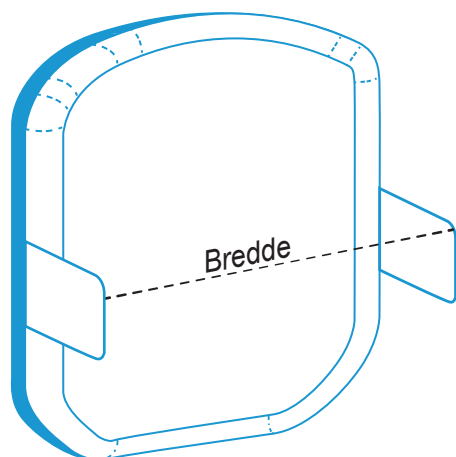

JUSTERING AV STØTTEAVSTAND