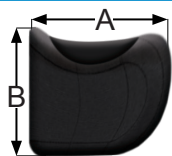

## POSISJONERINGSPAD HOLD UP

MÅL PAD			
	S	M	L
A	12,0 cm	16,0 cm	21,0 cm
B	9,0 cm	16,0 cm	21,0 cm